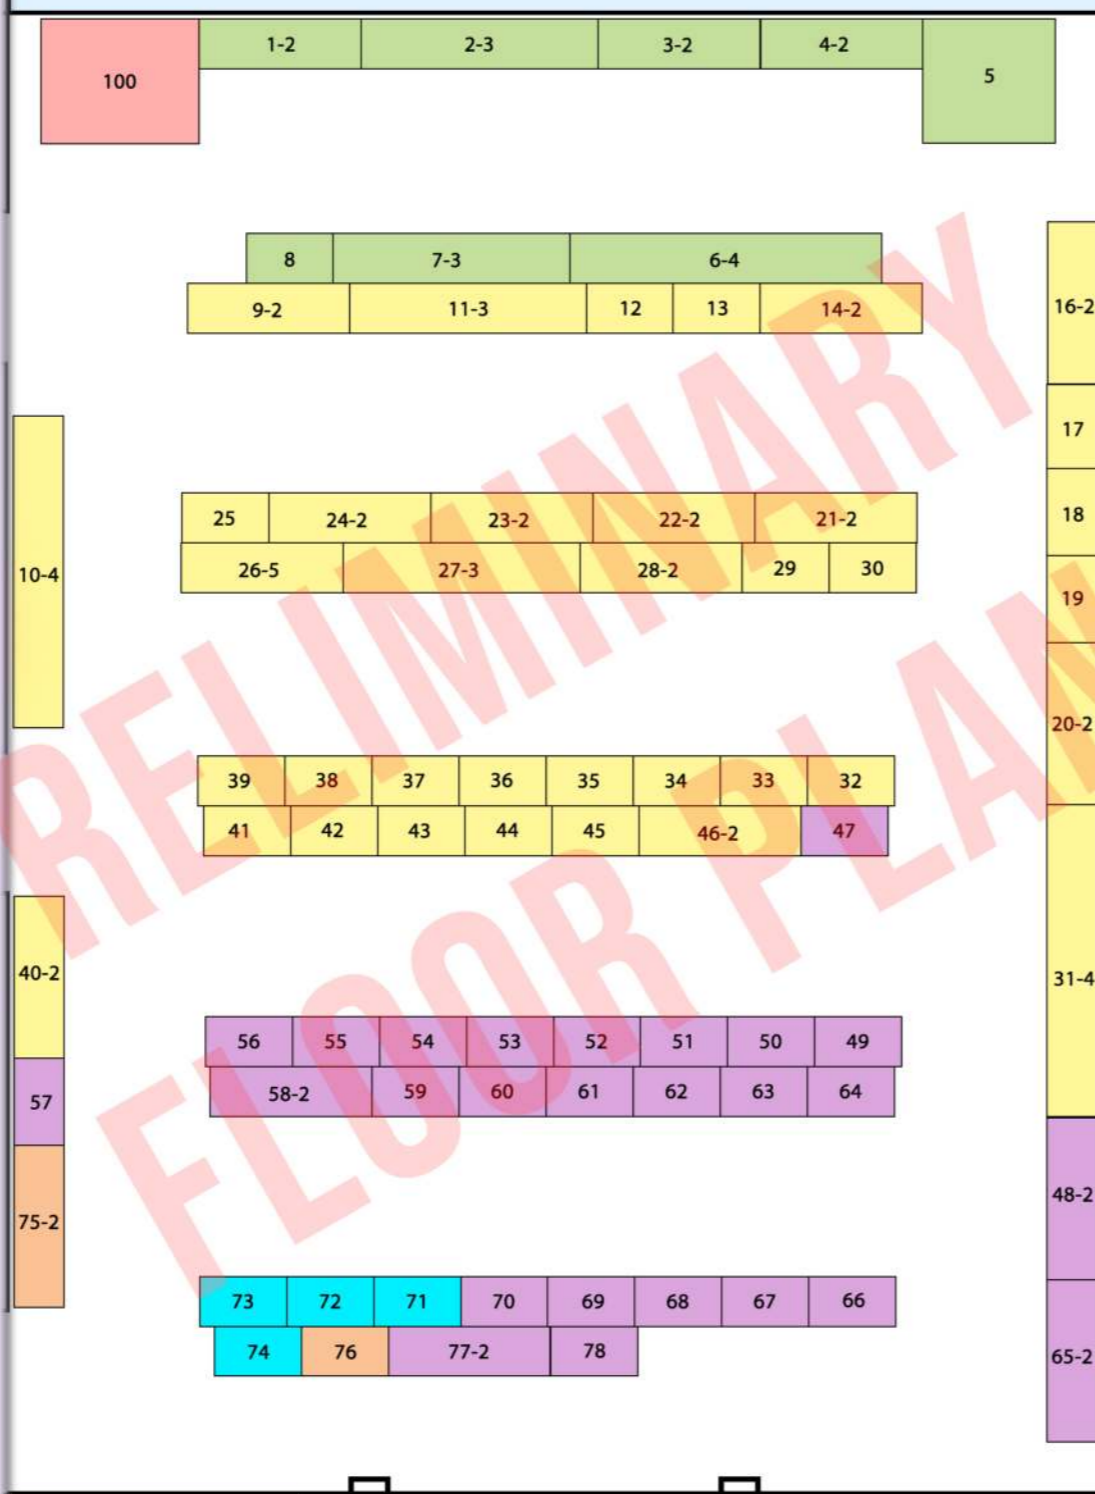

**MORE INFO
COMING SOON**

**MORE INFO
COMING SOON**

TABLE #	TABLE NAME
1	Ty's Global Trade Center
2	Player2apparel
3	Port City Jerseys & Cards
5	East Coast Toys and Games
6	Hydra toys and games
7	Heroes' Beacon Comics & Games
8	Stacey White
9	Choco3DPrints
10	Earrings by Ellen
11	Proto Monkey Creations
12	New KM Squared Design
13	Galactic Giftery
14	King Woolens and Yarns
16	DrkndCrafts
17	Good Omen Cats
18	Clip.Board.Art.
19	Port City Pyrates
20	Mistreena's Mystic Creations
21	Cherry Hill Crafts
22	A Quiltream
23	We Made A Thing Eh!
24	Chain and Scale Creations
25	Squid Crochets
26	Artisanal Dreams
27	Maritime Chef 3D Printing
28	Northwinds Studio
29	Kitty & Crew
30	Peculiar Peddler
31	The Crying Cryptid 3D
32	The Goblin's Pocket
33	Atelier Wenffyrria
34	Hazel Geek
35	SunlitCharm
36	Botanic Banshee's Boutique
37	Chaotic Crochet
38	Fairy by the Sea
39	Peeb's Pincushion

TABLE #	TABLE NAME
40	Sinister Rabbit Studio
41	Pincushion Cat Plushies
42	GRPixels
43	Rootsology
44	The Flax Sac
45	Loopy goose crochet
46	Prairie Girl Creations
47	Vena Carr Illustration
48	Brian Hoang Art
49	Kii Tsune Crafts
50	Bearhanding Art
51	PandoraRequiem
52	Skyeky.art and Karu_uto
53	Night-of-rise
54	Pencil Equipped
55	CassCass
56	NorStar Art
57	Steve's Music Room Publishing (KIDS Division)
58	CARNIVOX
59	AvidAster
60	MagicaGrove
61	DeviCat
62	Never Ending
63	Cerberus Scribbles
64	LSJ Illustrations
65	Gillian Newland Illustration
66	Brianna June
67	Carry On, Carrion
68	Frogdust Productions
69	Danica Brine
70	Erika Jeanne
71	Vanessa C Hawkins Books and Resin
72	Author Katherine Bogle
73	Karen MacLeod-Wilkie Books
74	Author Becca Blue
75	At Your service creations and Fat Cat Bakery
76	SP Designs
77	JoshuaHFX
78	Sandstone Comics
100	Spray Paint Art by Nathan Salmon